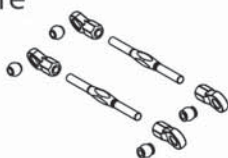

T4972/15  
Biellette servo direction

T4972/16  
Sauve servo

T4972/17  
Biellettes direction

T4972/18  
Biellettes supérieures arrière

T4972/19  
Cardan central

T4972/20  
Renfort châssis AV/AR métal

T4972/21  
Châssis principal